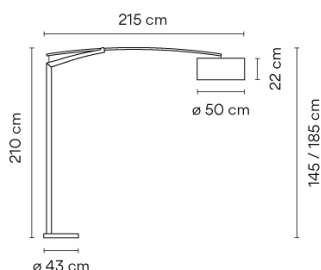

## 5191

Design By Jordi Vilardell

Floor light which also acts as a ceiling light. Designed by Jordi Vilardell. Thanks to a small pull chord located at the bottom of the cotton shade, which also serves as a switch, the shade can be moved to the right or left and up and down while remaining parallel to the floor at all times. It has a dimmer switch in the cable. Available in chrome and matt nickel.

### Model Sheet

**Finish**

- 01 Chrome  
Metallic finish
- 30 Nickel  
Metallic finish

**Dimming** TRIAC

**Materials**

- Vertical tube: Aluminum
- Base: Steel
- Arm: Stainless steel
- Shade: Parchment paper

**Light source** 3 x E27 230V 70W Eco

**Remarks** Dimmer switch on the cable

**Packaging**

- 3 Box
- 0.71 m x 0.66 m x 0.42 m
- Gross weight 52.8
- Net weight 47.52
- Vol. 0.3416

#### Photometric Data

Efficiency	43.70%
Coordinate System	CG
Total Flux	1920.00 lm
Maximum Value	88.28 cd/klm